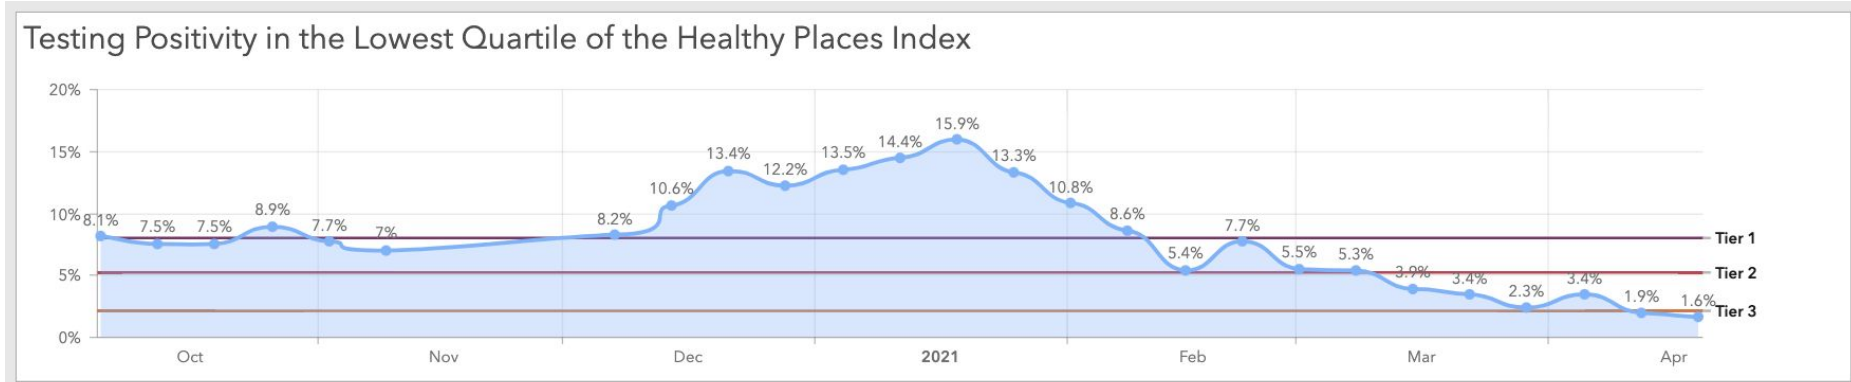

Health Equity Metric 3/16/2021

The Health Equity Metric is currently in the Yellow Tier

New Cases per 100,000 per day (adjusted for testing volume)

Tier 3

Updated on April 20, 2021

Overall Testing Positivity