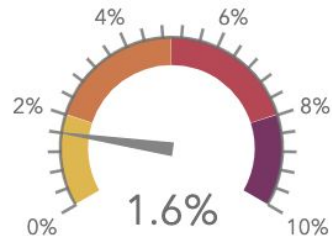

Health Equity Metric 3/16/2021

The Health Equity Metric is currently in the Yellow Tier

New Cases per 100,000 per day (adjusted for testing volume)

Tier 3

Updated on April 20, 2021

Overall Testing Positivity

Tier 4

Updated on April 20, 2021

Testing positivity in lowest quartile of Healthy Places Index

Tier 4

Updated on April 20, 2021

New Case Numbers Last 14 Days

Date	Active	New	Deaths	Recovered
4/19/2021	438	19	311	28,966
4/18/2021	419	17	311	28,966
4/17/2021	628	20	311	28,740
4/16/2021	608	27	311	28,740
4/15/2021	581	24	311	28,740
4/14/2021	557	35	311	28,740
4/13/2021	522	37	311	28,740
4/12/2021	487	11	309	28,740
4/11/2021	476	24	309	28,740
4/10/2021	740	53	309	28,452
4/9/2021	687	-	309	28,452
4/8/2021	687	17	309	28,452
4/7/2021	670	8	309	28,452
4/6/2021	641	21	309	28,452