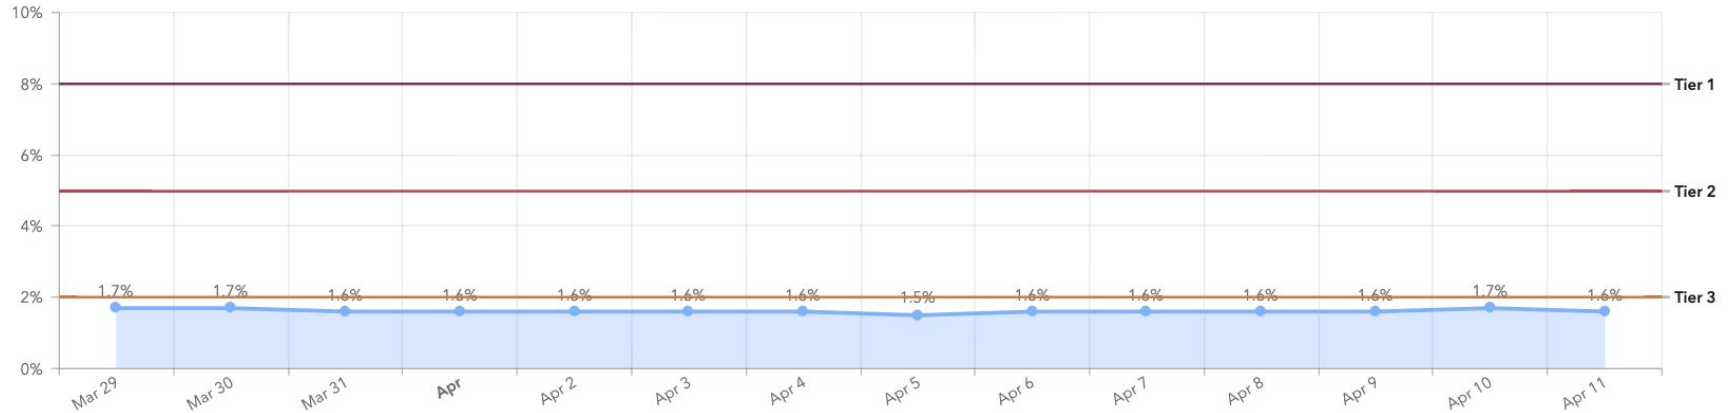

Sonoma County's Testing Positivity Rate as of 04/20/2021

Testing Positivity (past two weeks)

The Testing Positivity Rate is currently in the Yellow Tier