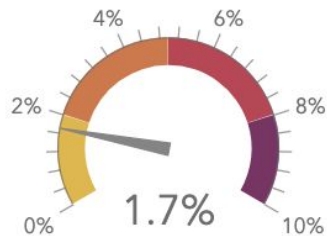

Health Equity Metric 3/16/2021

The Health Equity Metric is currently in the Yellow Tier

New Cases per 100,000 per day (adjusted for testing volume)

Tier 3

Updated on April 20, 2021

Overall Testing Positivity

Tier 4

Updated on April 20, 2021

Testing positivity in lowest quartile of Healthy Places Index

Tier 4

Updated on April 20, 2021

New Case Numbers Last 14 Days

Date	Active	New	Deaths	Recovered
4/19/2021	438	19	311	28,966
4/18/2021	419	17	311	28,966
4/17/2021	628	20	311	28,740
4/16/2021	608	27	311	28,740
4/15/2021	581	24	311	28,740
4/14/2021	557	35	311	28,740
4/13/2021	522	37	311	28,740
4/12/2021	487	11	309	28,740
4/11/2021	476	24	309	28,740
4/10/2021	740	53	309	28,452
4/9/2021	687	-	309	28,452
4/8/2021	687	17	309	28,452
4/7/2021	670	8	309	28,452
4/6/2021	641	21	309	28,452