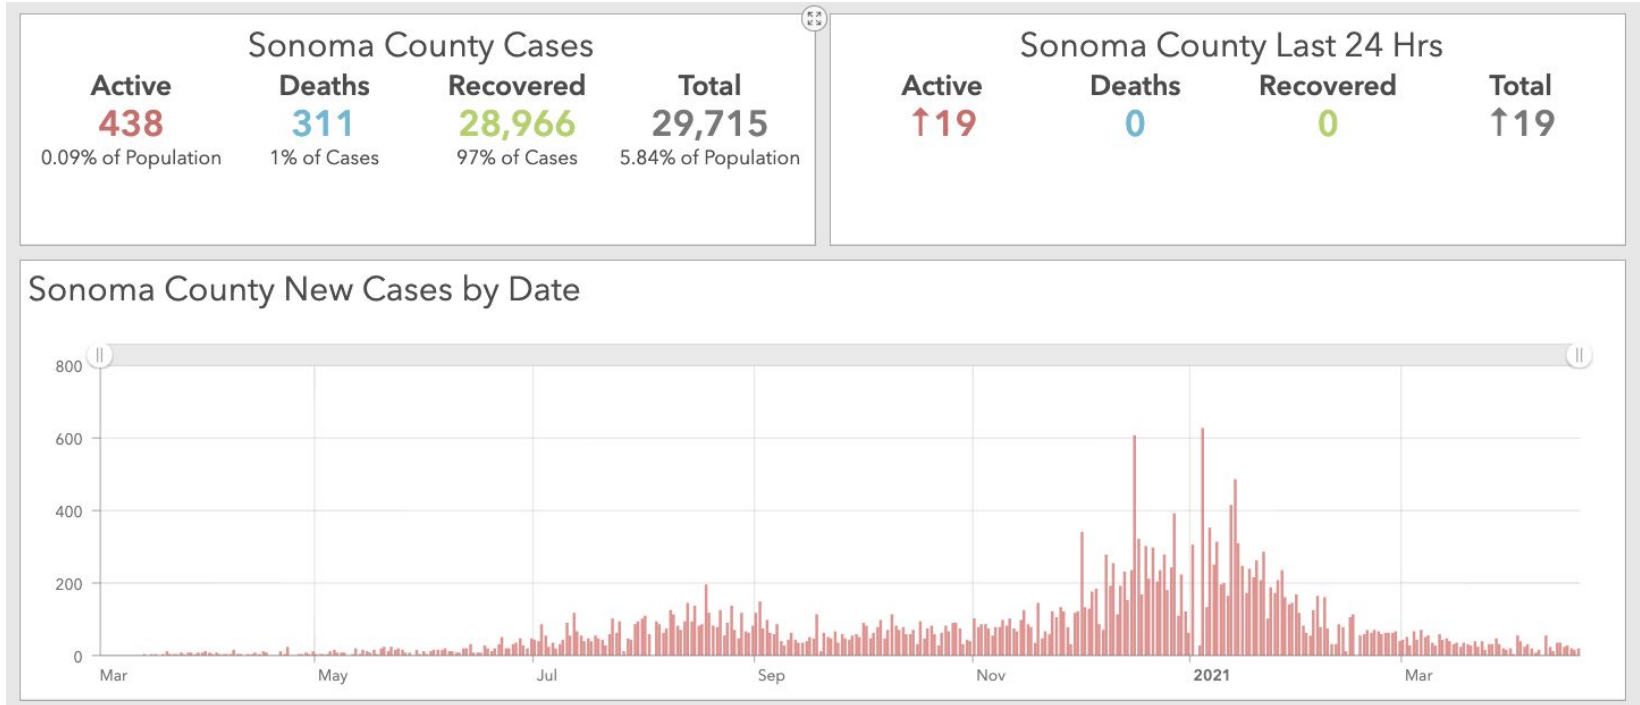

**Presentation to Bellevue Union School District Board of Trustees
Sonoma County COVID-19 Status Update
April 20, 2021**

By Tracy Whitaker, M.A.
Director of Student Services & BUSD COVID-19 Coordinator

**Sonoma County moved to the
Orange Tier on April 7, 2021**

Sonoma County COVID-19 Cases as of 04/20/2021

All graphics and data for this presentation are taken from socoemergency.org.

Sonoma County Roadmap to Reopening

	Higher Risk --> Lower Risk of Community Disease Transmission			
	Widespread Tier 1	Substantial Tier 2	Moderate Tier 3	Minimal Tier 4
New cases/100,000 population per day (7 day average; 7 day lag)	>10	6-10	2-5.9	<2
Testing % Positivity (7 day average; 7 day lag)	>8%	5-8%	2-4.9%	<2%