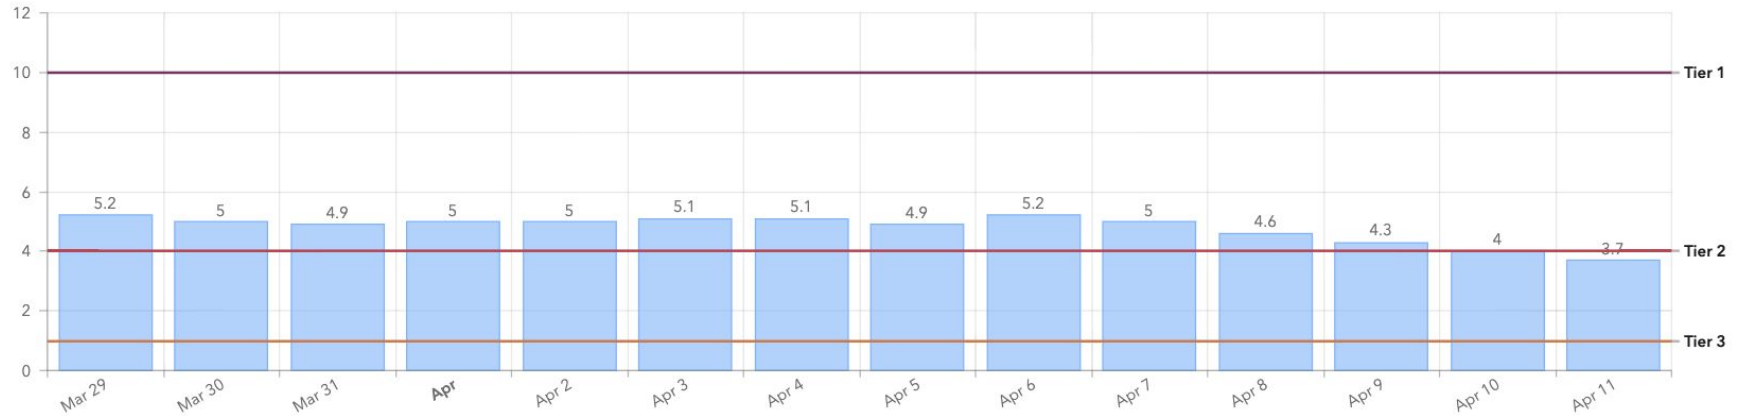

Sonoma County's Case Rate 04/20/2021

New cases per 100,000 population per day (past two weeks)